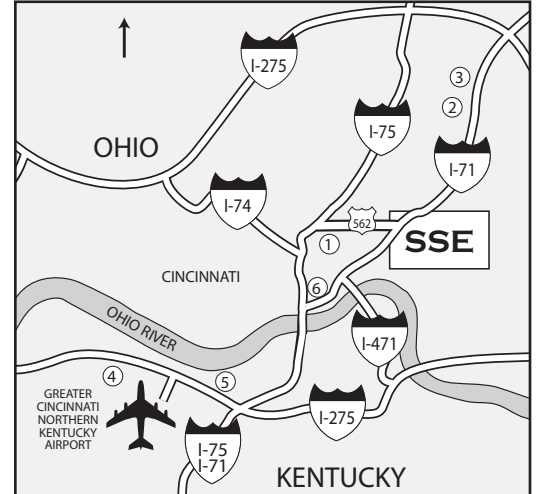

WELCOME TO SSE

CONVENIENTLY LOCATED FOR ONE DAY PLANT VISITS

Mileage to:

	Miles	Kilometers
• Downtown Cincinnati	10	16
• Greater Cincinnati N. Kentucky Airport	20	32

Circled numbers refer to hotels on back/page 2.

The Greater Cincinnati N. KY Airport is actually located in Northern Kentucky. Follow I-275 East to the I-71/I-75 interchange. North on I-71/I-75 until crossing the Ohio River into Ohio. Once in Ohio, follow I-71 North to Exit 8A (Ridge Ave. South). Continue along Ridge Ave. ramp to Marburg Ave. Exit on right. (Warning: Marburg is a sharp exit to the right.) Follow Marburg Ave. through 2 traffic lights to a sharp (90°) right turn. At this point, Marburg becomes Forrer St. Follow Forrer approx. 1/2 mile to our facility.

• From Indianapolis and West via I-74

Take I-74 East to I-75 North/Dayton. Follow I-75 to Rt. 562 (Exit No. 7). Follow Rt. 562 for 2 miles to Ridge Ave. Exit left hand lane. When a second lane merges into the exit ramp, move into the right lane. Continue along Ridge Ave. ramp to Marburg Ave. Exit on right. (Warning: Marburg is a sharp exit to the right.) Follow Marburg through 2 traffic lights to a sharp (90°) right turn. At this point, Marburg becomes Forrer St. Follow Forrer approx. 1/2 mile to our facility.

• From Dayton and North via I-75

Take I-75 South to Rt. 562 (Exit No. 7). Follow Rt. 562 for 2 miles to Ridge Ave. Exit left hand lane. When a second lane merges into the exit ramp, move into the right lane. Continue along Ridge Ave. ramp to Marburg Ave. Exit on right. (Warning: Marburg is a sharp exit to the right.) Follow Marburg Ave. through 2 traffic lights to a sharp (90°) right turn. At this point, Marburg becomes Forrer St. Follow Forrer approx. 1/2 mile to our facility.