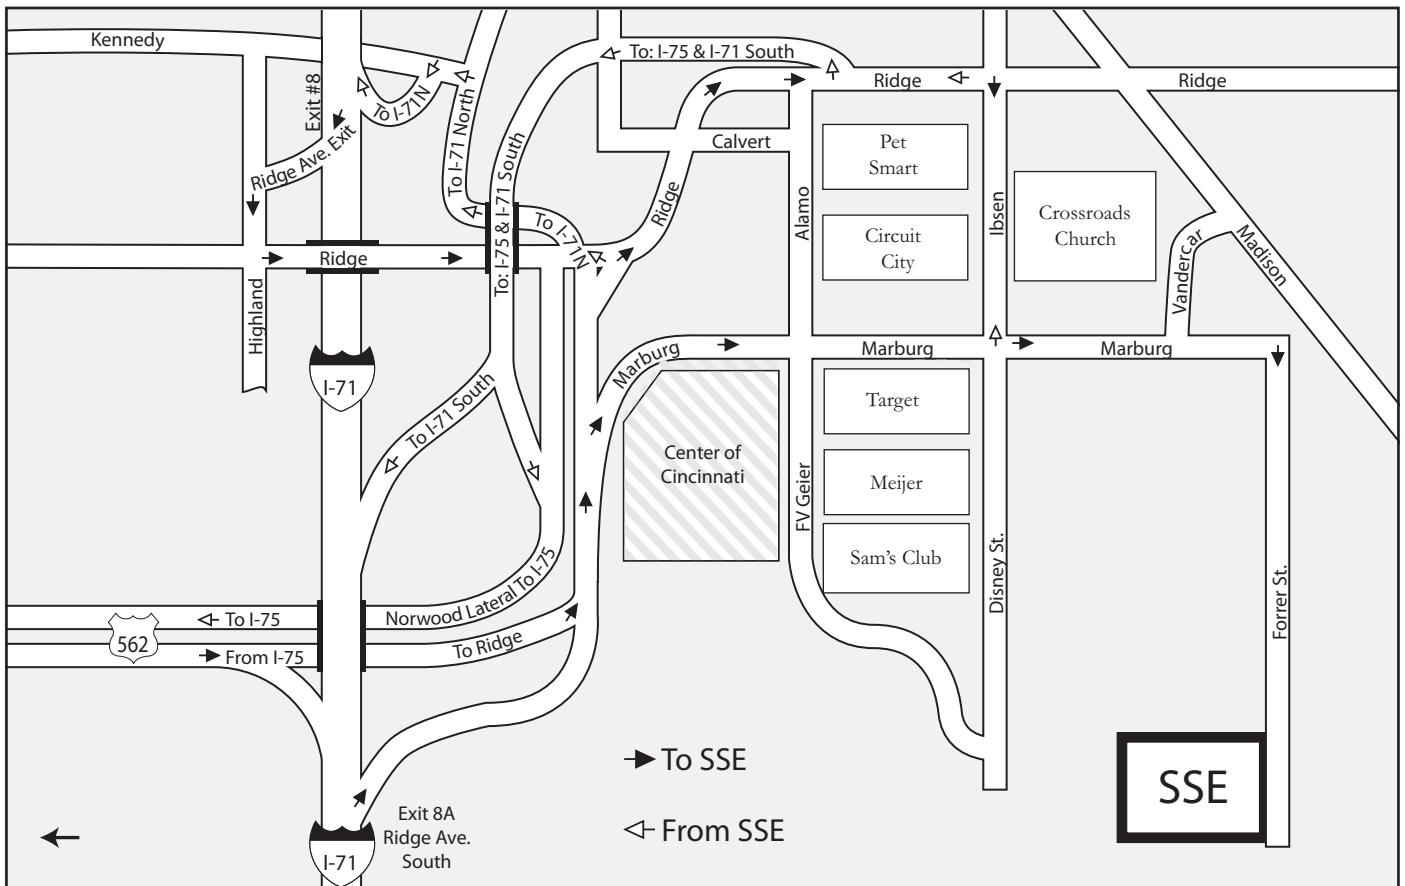

WELCOME TO SSE

CONVENIENTLY LOCATED FOR ONE DAY PLANT VISITS

Mileage to:

	Miles	Kilometers
• Downtown Cincinnati	10	16
• Greater Cincinnati N. Kentucky Airport	20	32

Circled numbers refer to hotels on back/page 2.

The Greater Cincinnati N. KY Airport is actually located in Northern Kentucky. Follow I-275 East to the I-71/I-75 interchange. North on I-71/I-75 until crossing the Ohio River into Ohio. Once in Ohio, follow I-71 North to Exit 8A (Ridge Ave. South). Continue along Ridge Ave. ramp to Marburg Ave. Exit on right. (Warning: Marburg is a sharp exit to the right.) Follow Marburg Ave. through 2 traffic lights to a sharp (90°) right turn. At this point, Marburg becomes Forrer St. Follow Forrer approx. 1/2 mile to our facility.

• From Indianapolis and West via I-74

Take I-74 East to I-75 North/Dayton. Follow I-75 to Rt. 562 (Exit No. 7). Follow Rt. 562 for 2 miles to Ridge Ave. Exit left hand lane. When a second lane merges into the exit ramp, move into the right lane. Continue along Ridge Ave. ramp to Marburg Ave. Exit on right. (Warning: Marburg is a sharp exit to the right.) Follow Marburg through 2 traffic lights to a sharp (90°) right turn. At this point, Marburg becomes Forrer St. Follow Forrer approx. 1/2 mile to our facility.

• From Dayton and North via I-75

Take I-75 South to Rt. 562 (Exit No. 7). Follow Rt. 562 for 2 miles to Ridge Ave. Exit left hand lane. When a second lane merges into the exit ramp, move into the right lane. Continue along Ridge Ave. ramp to Marburg Ave. Exit on right. (Warning: Marburg is a sharp exit to the right.) Follow Marburg Ave. through 2 traffic lights to a sharp (90°) right turn. At this point, Marburg becomes Forrer St. Follow Forrer approx. 1/2 mile to our facility.